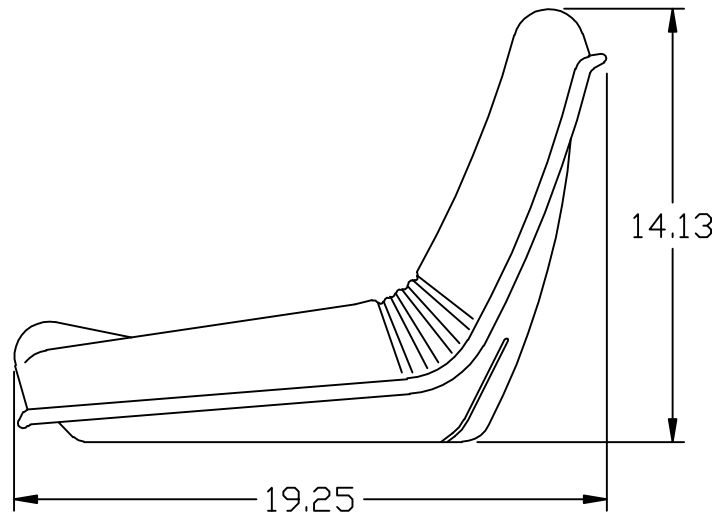

KM 150 Uni Pro

Front View

Side View

Adjustable Bracket Assembly Bracket Width: 4" - 7 3/8"