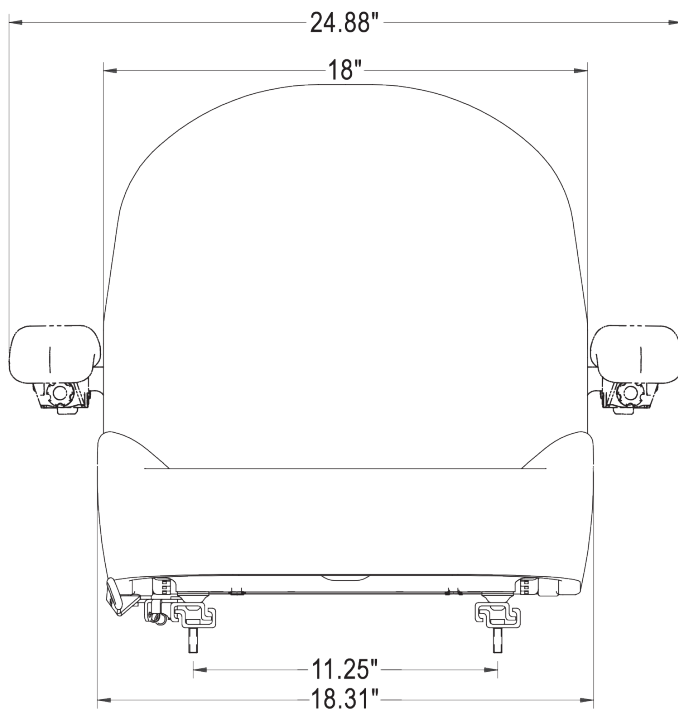

Single locking slide rails provide 4" fore/aft adjustment ensuring operator comfort

See **REVERSE** for applications, drawings and options.

- Fire-resistant upholstery materials
- EVC supported cushion for road shock isolation
- 11.25" x 11" (W x L) mounting

TRACTORSEATS.com TURFSEATS.com

800-328-1752

308 NW 2nd Street • Renville, MN 56284

APPLICATIONS

Lawn Mowers

OPTIONS

- 7911 Lap Belt
- 7925 45.5" Retractable Seat Belt
- 8443 47" Retractable Seat Belt with Switch
- 8590 51.5" Orange Retractable Seat Belt
- 8669 Operator Presence Switch (Normally Open)
- 8670 Operator Presence Switch (Normally Closed)

FRONT VIEW

SIDE VIEW